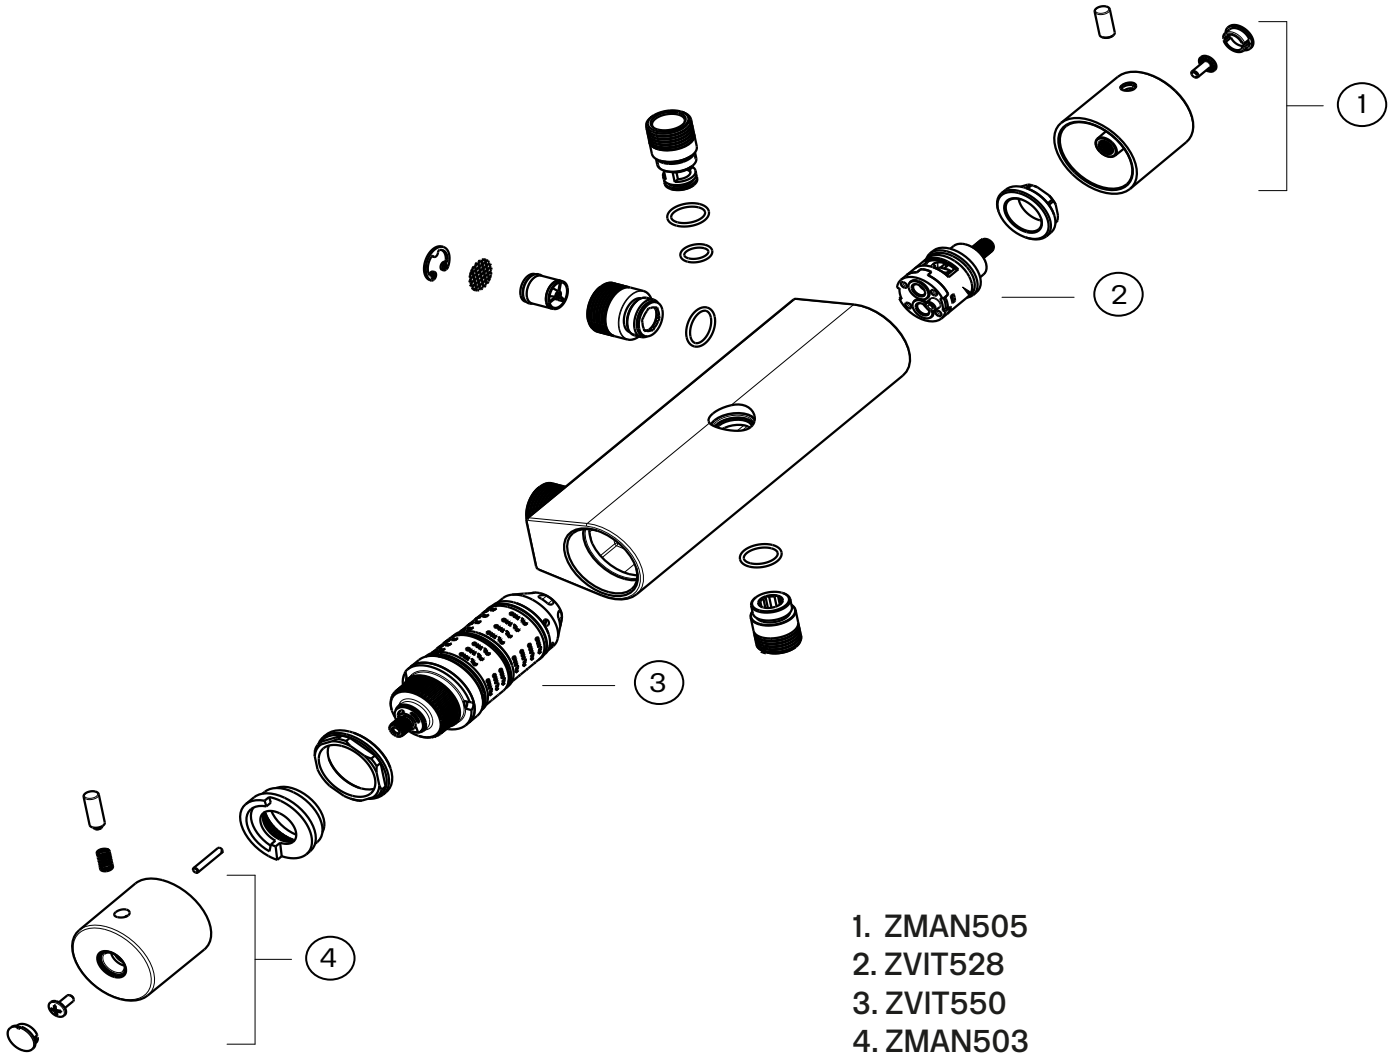

Lubricate only with silicone grease.

Maintenance

Visit our [YouTube channel](#) → where there are instructional videos for changing the ceramic cartridge, changing aerators and more.

Specifications

Connection inlet - Internal thread
Number of grips - One grip
Number of outgoing connections - 2
Dimension inlet - M26x1,5
Dimension outlet - 3/4 inch
Built in - No
Length protrusion outlet head - 380 mm
Max flow - 0,16L/S
Placement outlet - Down, Up
Turnable head - No
Temperature limitation - Yes
Temperature control - Yes
Thermostat - Yes
Pressure controlled - Yes

Classification energy - B

Dimensions/Weight

Adjustable height - Yes
Length hose - 1500 mm
Product - Width - 302 mm
Product - Depth - 505 mm
Product - Height - 1225 mm
Diameter ceiling shower head - 250 mm
Total building height - 1225 mm

Tapwell

Drawing - PDF

Tapwell

Exploded View

1. ZMAN505
2. ZVIT528
3. ZVIT550
4. ZMAN503

Tapwell

Pressure drop diagram

EVM 169 (TVM 7200)