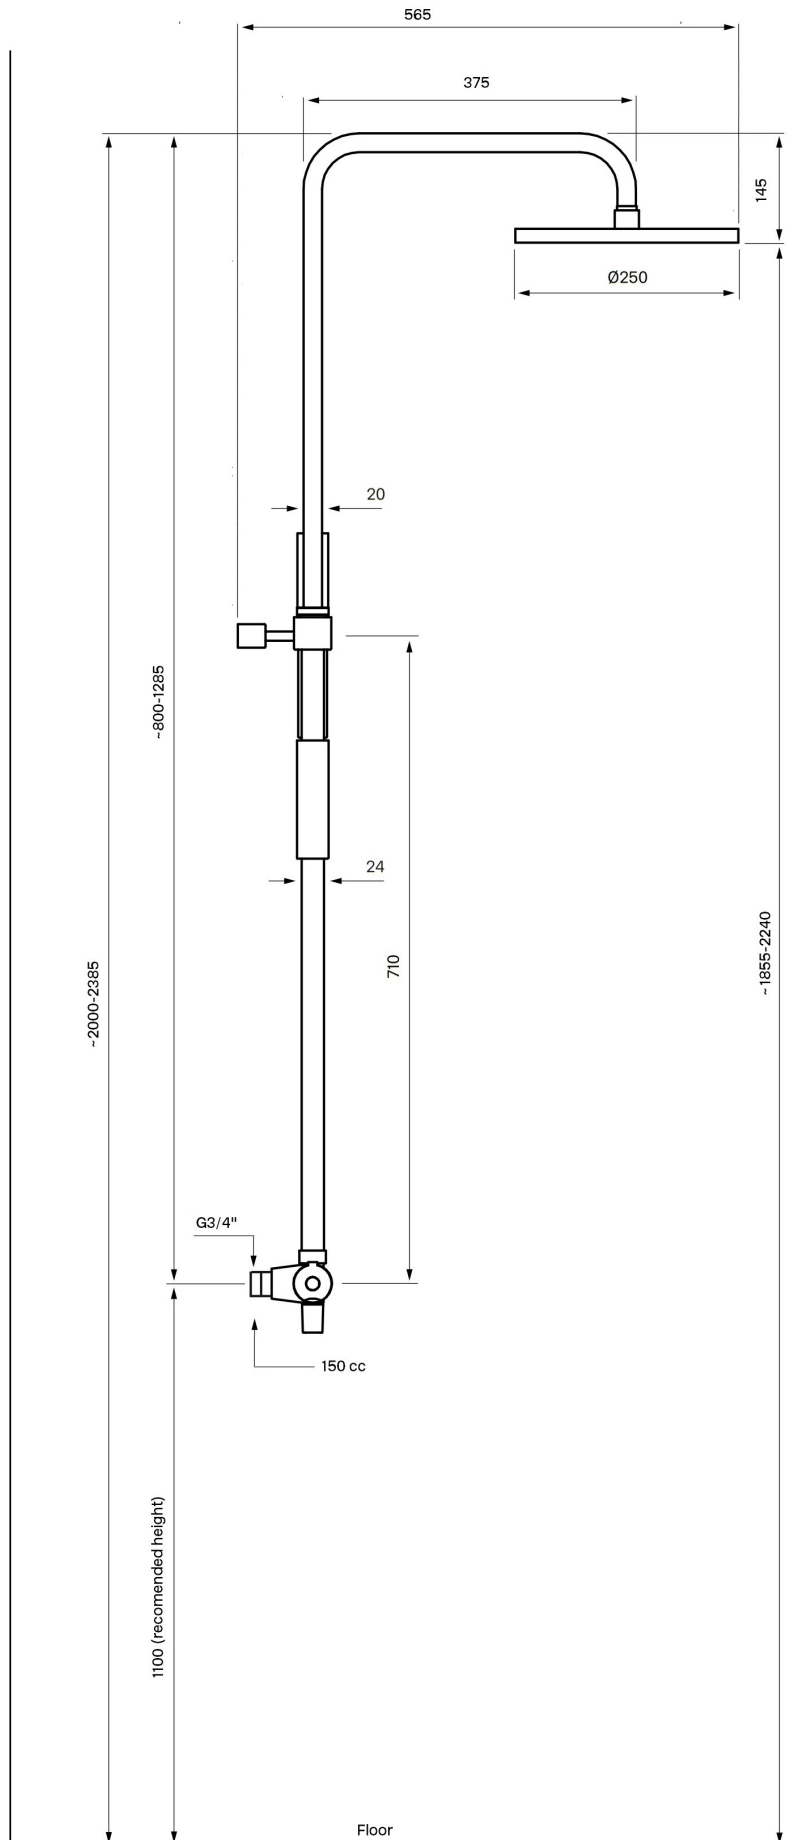

TVM7200-150 Shower column

TVM7200 Chrome

Article Number

TVM7200 Chrome - 9418679
TVM7200-150 Matte Black - 9424570
TVM7200 Polished Brass - 9418738
TVM7200 Copper - 9418669
TVM7200 Bronze - 9423056
TVM7200 Black Chrome - 9418946
TVM7200 Honey Gold - 9419051
TVM7200 Brushed Black Chrome - 9423054
TVM7200 Brushed Nickel - 9421390

Lubricate only with silicone grease.

Maintenance

Visit our [YouTube channel](#) → where there are instructional videos for changing the ceramic cartridge, changing aerators and more.

Specifications

Connection inlet - Internal thread
Number of grips - One grip
Number of outgoing connections - 2
Dimension inlet - M26x1,5
Dimension outlet - 3/4 inch
Built in - No
Length protrusion outlet head - 380 mm
Max flow - 0,16L/S
Placement outlet - Down, Up
Turnable head - No
Temperature limitation - Yes
Temperature control - Yes
Thermostat - Yes
Pressure controlled - Yes

Classification energy - B

Dimensions/Weight

Adjustable height - Yes
Length hose - 1500 mm
Product - Width - 302 mm
Product - Depth - 505 mm
Product - Height - 1225 mm
Diameter ceiling shower head - 250 mm
Total building height - 1225 mm

Tapwell

Drawing - PDF

Tapwell

Exploded View

1. ZMAN505
2. ZVIT528
3. ZVIT550
4. ZMAN503

Tapwell

Pressure drop diagram

EVM 169 (TVM 7200)