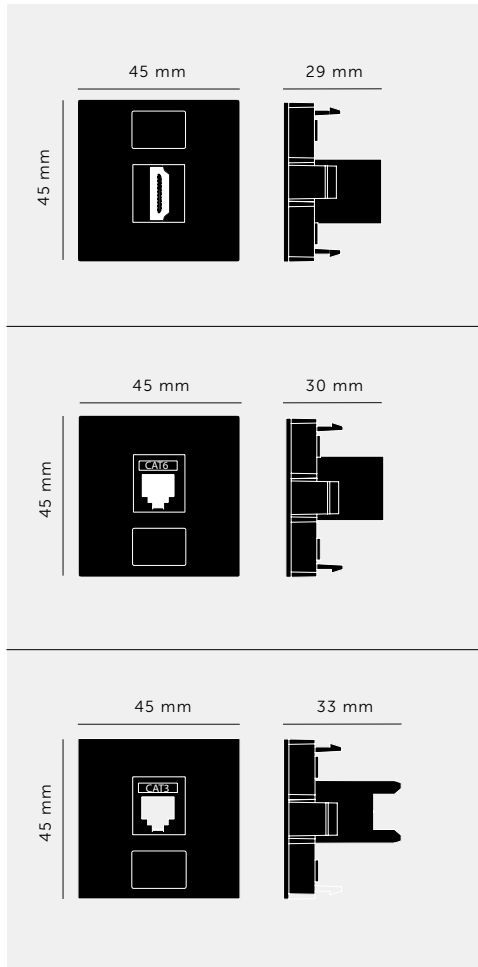

[type. **MODULES.**]

[info. **SPEC SHEET.**]

[Finish.]	[SKU.]	[info. SPECIFICATION.]
● White	CXM-141907	HDMI MODULE 45mm HDMI module
● Black	CXM-021899	

[Finish.]	[SKU.]	[info. SPECIFICATION.]
● White	CXM-141909	LAN MODULE / RJ45 / CAT6 Single RJ45 port for Cat 6 systems, standard IDC terminals, colour coded for 568B.
● Black	CXM-021901	

[Finish.]	[SKU.]	[info. SPECIFICATION.]
● White	CXM-141908	TELEPHONE MODULE / RJ11 / CAT 3 Single RJ11 port for CAT 3 systems
● Black	CXM-021900	

[please. **NOTE.**]

DISCLAIMER: Always consult a trade professional when installing these modules. Buster + Punch is not responsible for the usage or feasibility of installation requirements. This product is not suitable for damp or wet environments.