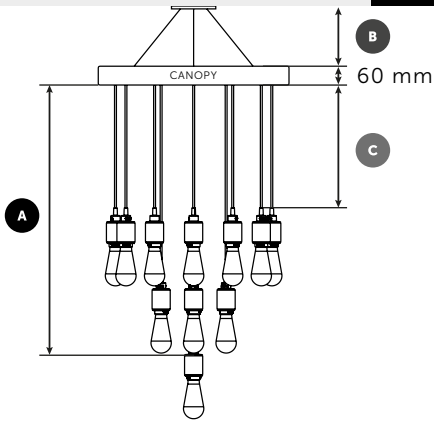

SUSPENDED

CASCADE

SURFACE MOUNTED