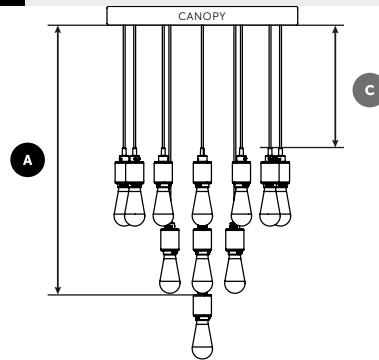

SUSPENDED

CASCADE

SURFACE MOUNTED