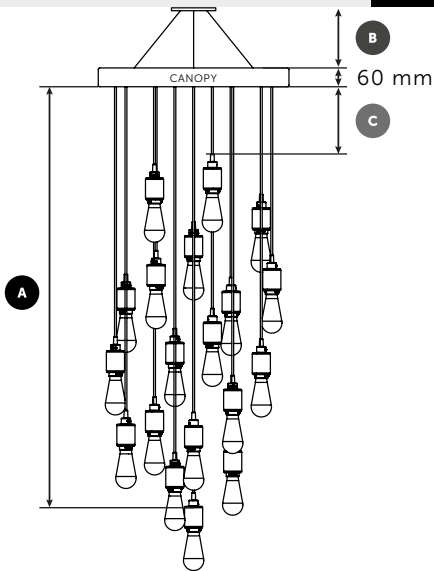

SUSPENDED

CLASSIC

SURFACE MOUNTED

SUSPENDED

CASCADE

SURFACE MOUNTED

B must be greater than 500 mm

C must be greater than 250 mm

Number of pendants is for illustrative purposes only.

YOUR CHANDELIER DIMENSIONS (please give sizes in millimetres)

DIM A: _____ mm Measurement from the **base of canopy** to **top of the lowest hanging pendant**.

DIM B: _____ mm Measurement from the **ceiling to the top of the canopy**. Ignore if surface mounted.

DIM C: _____ mm Measurement from the **base of canopy** to **top of the highest hanging pendant**

BULBS NOT INCLUDED
Please allow for bulb length